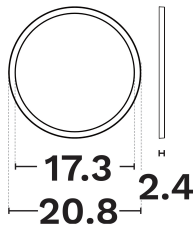

TECHNICAL DRAWING

MATERIAL & COLOR

Product Color	Black
Body Material	Plastic
Cover Material	N/A

APPLICATION & MOUNTING

Ambient Working Temp.	45 C
Type of Protection	IP20
Protection Class IK	IK05
Dimmable	N/A
Type of Dimming (Optional)	N/A
Mounting type	Surface/Suspended
Mounting Depth (cm)	Ceiling
Led Module Replaceable	No
Light Source	Led
Adjustable	No

COMPATIBLE WITH

— On/Off Driver: Included

— Triac Driver: N/A

— Dali Driver: N/A

NOVA LUCE S.A

Schimatari Viotias
32009, Greece

+30 22620 58 121
+30 22620 56 743

info@novaluce.com
www.novaluce.com