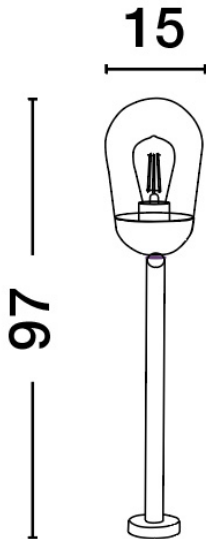

NOVA LUCE

PRODUCT DATASHEET

Version: 001

PRODUCT PHOTOGRAPH

TECHNICAL DRAWING

GENERAL INFORMATION

Product Code	9060196
Collection	Outdoor
Product Category	Bollard
Product Family	OMIKA
Mounting Location	Floor
Application Environment	Outdoor

DIMENSION & WEIGHT

LxWxH (cm)	D: 15 H: 97
Cut out (cm)	N/A
Weight (Kgr)	1.9

MATERIAL & COLOR

Product Color	Dark Grey
Body Material	Aluminum-Acrylic

APPLICATION & MOUNTING

Ambient Working Temp.	Max 40 °C
Type of Protection	IP54
Dimmable	No
Type of Dimming (Optional)	N/A
Mounting type	Surface
Mounting Depth (cm)	N/A
Led Module Replaceable	Yes
Light Source	E27

Power (Nominal)	12W
Input voltage (Nominal)	220-240Vac
Mains Frequency	50/60Hz

PHOTOMETRICAL DATA

Luminus Flux	N/A
Color Temperature	N/A
Light Color (Designation)	N/A

WARRANTY

Warranty	3 Years
----------	----------------