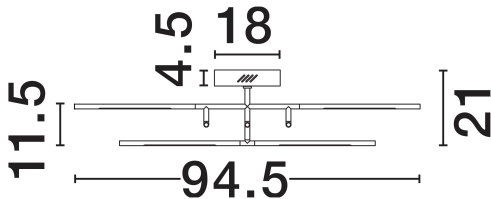

DIMENSION & WEIGHT

LxWxH (cm)	L: 94.5 W: 94.5 H: 21
Cut Out (cm)	N/A
Weight (Kgr)	2.1

MATERIAL & COLOR

Product Color	Black
Body Material	Metal & Acrylic

TECHNICAL DRAWING

APPLICATION & MOUNTING

Ambient Working Temp.	Max 45°C
Type of Protection	IP20
Dimmable	Yes
Type of Dimming	Triac
Mounting type	Surface
Mounting Depth (cm)	N/A
Led Module Replaceable	No
Light Source	LED

Power (Nominal)	59W
Input voltage (Nominal)	220-240V
Mains Frequency	50/60Hz

PHOTOMETRICAL DATA

Luminous Flux	4195lm
Color Temperature	3000K
Light Color (Designation)	Warm White

WARRANTY

Warranty	3 Years
----------	----------------