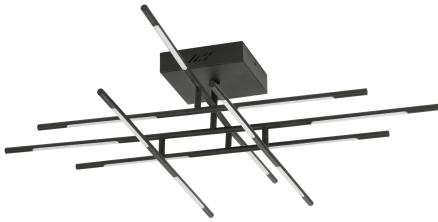

NOVA LUCE

PRODUCT DATASHEET

Version: 001

PRODUCT PHOTOGRAPH

GENERAL INFORMATION

Product Code	9180714
Collection	Indoor
Product Category	Ceiling
Product Family	Raccio
Mounting Location	Wall
Application Environment	Indoor
Specifications	N/A

DIMENSION & WEIGHT

LxWxH (cm)	L: 94.5 W: 94.5 H: 21
Cut Out (cm)	N/A
Weight (Kgr)	2.1

MATERIAL & COLOR

Product Color	Black
Body Material	Metal & Acrylic

TECHNICAL DRAWING

APPLICATION & MOUNTING

Ambient Working Temp.	Max 45°C
Type of Protection	IP20
Dimmable	Yes
Type of Dimming	Triac
Mounting type	Surface
Mounting Depth (cm)	N/A
Led Module Replaceable	No
Light Source	LED