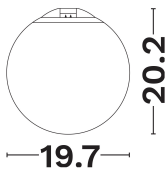

TECHNICAL DRAWING