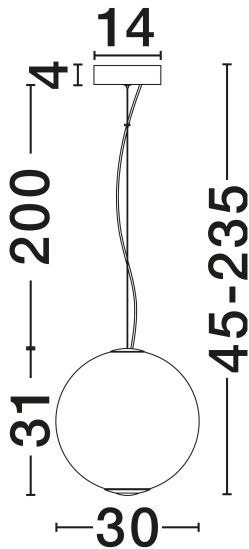

NOVA LUCE

PRODUCT DATASHEET

Version: 001

PRODUCT PHOTOGRAPH

TECHNICAL DRAWING

GENERAL INFORMATION

Product Code	9191244
Collection	Indoor
Product Category	Suspension
Product Family	Aora
Mounting Location	Ceiling
Application Environment	Indoor
Specifications	N/A

DIMENSION & WEIGHT

LxWxH (cm)	D: 30 H: 235
Cut Out (cm)	N/A
Weight (Kgr)	2.6

MATERIAL & COLOR

Product Color	Brushed Gray & Gradient Opal
Body Material	Metal & Glass

APPLICATION & MOUNTING

Ambient Working Temp.	Max 45°C
Type of Protection	IP20
Dimmable	Yes
Type of Dimming	Triac
Mounting type	Surface
Mounting Depth (cm)	N/A
Led Module Replaceable	No
Light Source	LED

Power (Nominal)	20W
Input voltage (Nominal)	220-240V
Mains Frequency	50/60Hz

PHOTOMETRICAL DATA

Luminous Flux	1100lm
Color Temperature	3000K
Light Color (Designation)	Warm White

WARRANTY

Warranty	3 Years
----------	----------------