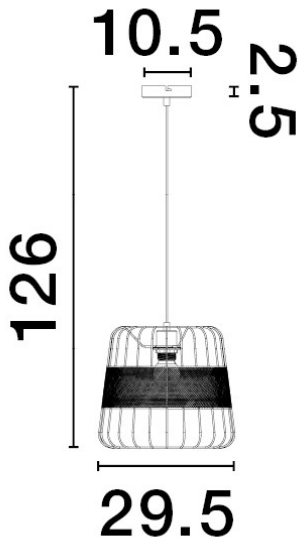

## PRODUCT PHOTOGRAPH

## TECHNICAL DRAWING

## DIMENSION & WEIGHT

LxWxH (cm)	D: 29,5 H: 126
Cut out (cm)	N/A
Weight (Kgr)	0.8