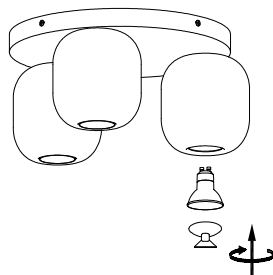

NOVA LUCE

9236227

1

Turn off the general switch

2

Drill holes & apply plastic anchors
With screws

3

Connect the wires

4

Apply the side screws

5

Apply the bulb

6

Turn on the general switch