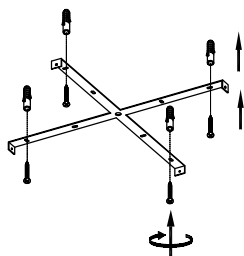

NOVA LUCE

9236227

1

Turn off the general switch

2

Drill holes & apply plastic anchors
With screws

3

Connect the wires

4

Apply the side screws

5

Apply the bulb

6

Turn on the general switch