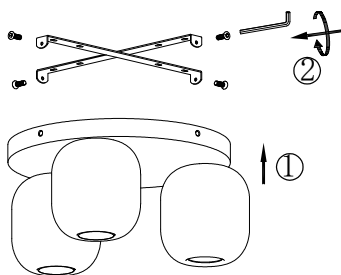

NOVA LUCE

9236227

1

Turn off the general switch

2

Drill holes & apply plastic anchors
With screws

3

Connect the wires

4

Apply the side screws

5

Apply the bulb

6

Turn on the general switch