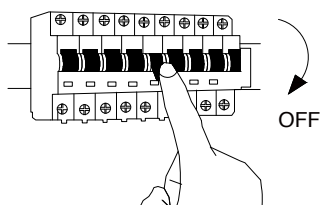

NOVA LUCE

9236227

1

Turn off the general switch

2

Drill holes & apply plastic anchors
With screws

3

Connect the wires

4

Apply the side screws

5

Apply the bulb

6

Turn on the general switch