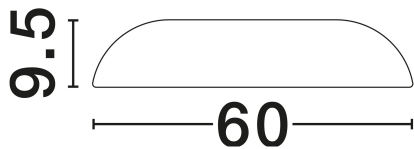

TECHNICAL DRAWING

GENERAL INFORMATION

Product Code	9268045
Collection	Indoor
Product Category	Ceiling
Product Family	Felicia
Mounting Location	Ceiling
Application Environment	Indoor
Specifications	N/A

DIMENSION & WEIGHT

LxWxH (cm)	D: 60 H: 9.5
Cut Out (cm)	N/A
Weight (Kgr)	3.5

MATERIAL & COLOR

Product Color	Sandy White
Body Material	Steel, Aluminium &Acrylic

APPLICATION & MOUNTING

Ambient Working Temp.	Max 45°C
Type of Protection	IP20
Dimmable	Yes
Type of Dimming	Triac
Mounting type	Surface
Mounting Depth (cm)	N/A
Led Module Replaceable	No
Light Source	LED

NOVA LUCE S.A

Schimatari Viotias
32009, Greece

+30 22620 58 121
+30 22620 56 743

info@novaluce.com
www.novaluce.com