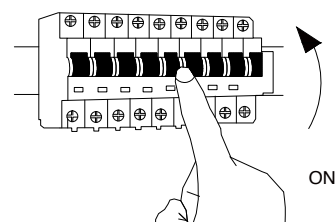

# NOVA LUCE

9210312

1

Turn off the general switch

2

Drill holes, Apply plastic anchors & Screws

3

Connect the wires

4

Apply the side screws with the canopy by rotating

5

Turn on the general switch