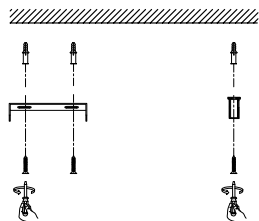

# NOVA LUCE

9210312

1

Turn off the general switch

2

Drill holes, Apply plastic anchors & Screws

3

Connect the wires

4

Apply the side screws with the canopy by rotating

5

Turn on the general switch