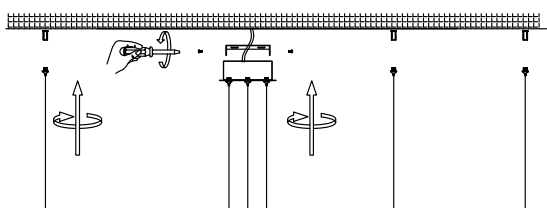

# NOVA LUCE

9210312

1

Turn off the general switch

2

Drill holes, Apply plastic anchors & Screws

3

Connect the wires

4

Apply the side screws with the canopy by rotating

5

Turn on the general switch