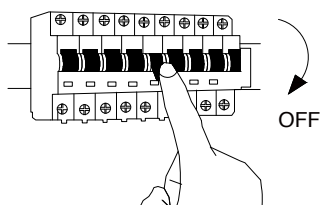

# NOVA LUCE

9210312

1

Turn off the general switch

2

Drill holes, Apply plastic anchors & Screws

3

Connect the wires

4

Apply the side screws with the canopy by rotating

5

Turn on the general switch