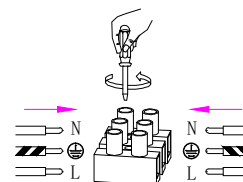

# NOVA LUCE

9210312

1

Turn off the general switch

2

Drill holes, Apply plastic anchors & Screws

3

Connect the wires

4

Apply the side screws with the canopy by rotating

5

Turn on the general switch