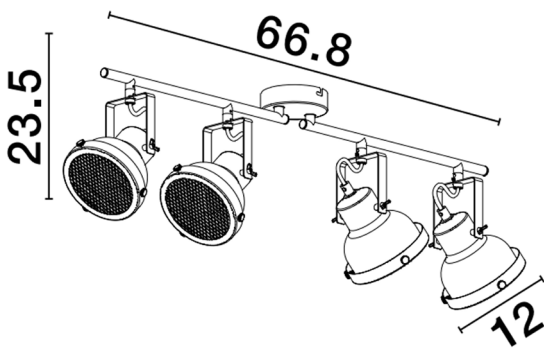

TECHNICAL DRAWING

GENERAL INFORMATION

Product Code	9624106
Collection	Decorative
Product Category	Ceiling
Product Family	Ruvi
Mounting Location	Ceiling
Application Environment	Indoor

DIMENSION & WEIGHT

LxWxH (cm)	L: 66,8 W: 12 H: 25,5
Cut out (cm)	N/A
Weight (Kgr)	1.6

MATERIAL & COLOR

Product Color	Matt Black
Body Material	Metal

APPLICATION & MOUNTING

Ambient Working Temp.	Max 45 oC
Type of Protection	IP20
Dimmable	Depends on the lamp
Type of Dimming (Optional)	N/A
Mounting type	Ceiling
Mounting Depth (cm)	N/A
Led Module Replaceable	Yes
Light Source	LED GU10

NOVA LUCE S.A

Schimatari Viotias
32009, Greece

+30 22620 58 121
+30 22620 56 743

info@novaluce.com
www.novaluce.com