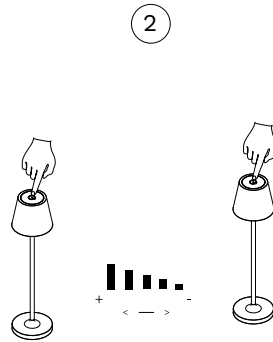

NOVA LUCE

9030714

One (1) touch to turn ON/OFF

Long press for dimming

Charge it by placing