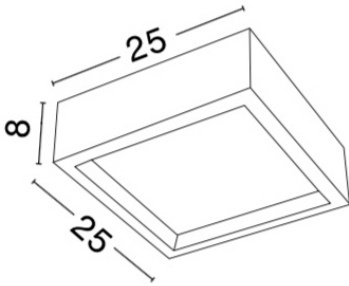

NOVA LUCE

PRODUCT DATASHEET

Version: 001

PRODUCT PHOTOGRAPH

GENERAL INFORMATION

Product Code	41860201
Product Category	Ceiling GU10
Product Family	Belina
Mounting Location	Ceiling
Application Environment	Indoor

DIMENSION & WEIGHT

LxWxH (cm)	L: 25 W: 25 H: 8,5
Cut out (cm)	0
Weight (Kgr)	1.85

TECHNICAL DRAWING

MATERIAL & COLOR

Product Color	White
Body Material	Gypsum & Glass
Cover Material	N/A

APPLICATION & MOUNTING