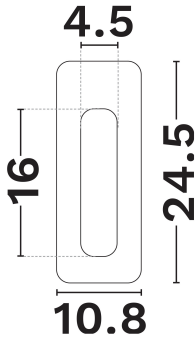

TECHNICAL DRAWING

MATERIAL & COLOR

Product Color	White
Body Material	Gypsum
Cover Material	N/A

APPLICATION & MOUNTING

Ambient Working Temp.	45 C
Type of Protection	IP20
Protection Class IK	N/A
Dimmable	N/A
Type of Dimming (Optional)	N/A
Mounting type	Trimless
Mounting Depth (cm)	Wall
Led Module Replaceable	Yes
Light Source	Led Gu4 Mr11
Adjustable	No

COMPATIBLE WITH

— On/Off Driver: N/A

— Triac Driver: N/A

— Dali Driver: N/A

NOVA LUCE S.A

Schimatari Viotias
32009, Greece

+30 22620 58 121
+30 22620 56 743

info@novaluce.com
www.novaluce.com