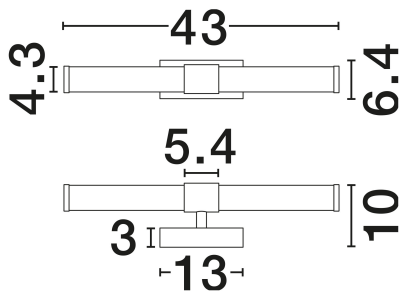

NOVA LUCE

PRODUCT DATASHEET

Version: 001

PRODUCT PHOTOGRAPH

GENERAL INFORMATION

Product Code	9236413
Collection	Indoor
Product Category	Wall
Product Family	Alto
Mounting Location	Ceiling
Application Environment	Indoor
Specifications	N/A

DIMENSION & WEIGHT

LxWxH (cm)	L: 43 W: 10 H: 6.4
Cut Out (cm)	N/A
Weight (Kgr)	0.9

MATERIAL & COLOR

Product Color	Brass Gold & Clear
Body Material	Metal, Glass & Acrylic

TECHNICAL DRAWING

APPLICATION & MOUNTING

+30 22620 58 121
+30 22620 56 743

info@novaluce.com
www.novaluce.com

NOVA LUCE

PRODUCT DATASHEET

Version: 001

ELECTRICAL DATA

Power (Nominal)	10W
Input voltage (Nominal)	220-240V
Mains Frequency	50/60Hz

PHOTOMETRICAL DATA