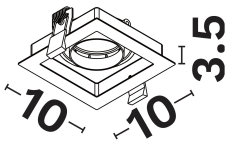

TECHNICAL DRAWING

MATERIAL & COLOR

Product Color	Black
Body Material	Aluminium
Cover Material	N/A

APPLICATION & MOUNTING

Ambient Working Temp.	45 C
Type of Protection	IP20
Protection Class IK	N/A
Dimmable	N/A
Type of Dimming (Optional)	N/A
Mounting type	Recessed
Mounting Depth (cm)	Ceiling
Led Module Replaceable	Yes
Light Source	Led Gu10 / Mr16
Adjustable	Yes

COMPATIBLE WITH

— On/Off Driver: N/A

— Triac Driver: N/A

— Dali Driver: N/A

NOVA LUCE S.A

Schimatari Viotias
32009, Greece

+30 22620 58 121
+30 22620 56 743

info@novaluce.com
www.novaluce.com