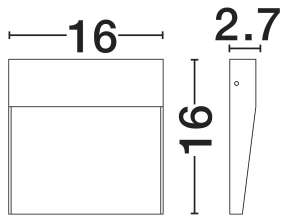

MATERIAL & COLOR

Product Color	Sandy White
Body Material	Aluminium & Pc

APPLICATION & MOUNTING

Ambient Working Temp.	Max 45 oC
Type of Protection	IP54
Dimmable	No
Type of Dimming	N/A
Mounting type	Surface
Mounting Depth (cm)	N/A
Led Module Replaceable	No
Light Source	LED

NOVA LUCE S.A

Schimatari Viotias
32009, Greece

+30 22620 58 121
+30 22620 56 743

info@novaluce.com
www.novaluce.com