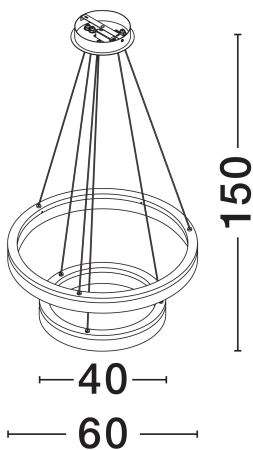

NOVA LUCE

PRODUCT DATASHEET

Version: 001

PRODUCT PHOTOGRAPH

TECHNICAL DRAWING

GENERAL INFORMATION

Product Code	9695504
Collection	Indoor
Product Category	Suspension
Product Family	Lonela
Mounting Location	Wall
Application Environment	Indoor
Specifications	N/A

DIMENSION & WEIGHT

LxWxH (cm)	D: 60 H: 150
Cut Out (cm)	N/A
Weight (Kgr)	4.53

MATERIAL & COLOR

Product Color	Sandy Black
Body Material	Aluminium & Acrylic

APPLICATION & MOUNTING

Ambient Working Temp.	Max 45°C
Type of Protection	IP20
Dimmable	Yes
Type of Dimming	Triac
Mounting type	Surface
Mounting Depth (cm)	N/A
Led Module Replaceable	No
Light Source	LED

Power (Nominal)	46W
Input voltage (Nominal)	220-240V
Mains Frequency	50/60Hz

PHOTOMETRICAL DATA

Luminous Flux	3500lm
Color Temperature	3000K
Light Color (Designation)	Warm White

WARRANTY

Warranty	3 Years
----------	----------------