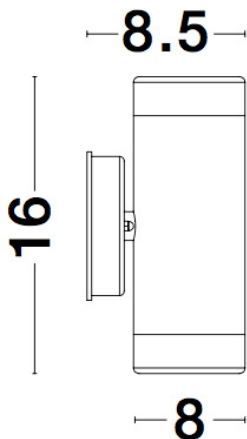

NOVA LUCE

PRODUCT DATASHEET

Version: 001

PRODUCT PHOTOGRAPH

GENERAL INFORMATION

Product Code	9010622
Collection	Outdoor
Product Category	Wall
Product Family	LIMBIO
Mounting Location	Wall
Application Environment	Outdoor

DIMENSION & WEIGHT

LxWxH (cm)	L: 8 W: 8,5 H: 16
Cut out (cm)	N/A
Weight (Kgr)	0.2

TECHNICAL DRAWING

MATERIAL & COLOR

Product Color	Black
Body Material	Abs Glass

APPLICATION & MOUNTING

Ambient Working Temp.	Max 40 oC
Type of Protection	IP54
Dimmable	No
Type of Dimming (Optional)	N/A
Mounting type	Surface
Mounting Depth (cm)	N/A
Led Module Replaceable	Yes
Light Source	GU10

Power (Nominal)	2x7W
Input voltage (Nominal)	220-240Vac
Mains Frequency	50/60Hz

PHOTOMETRICAL DATA

Luminous Flux	N/A
Color Temperature	N/A
Light Color (Designation)	N/A

WARRANTY

Warranty	3 Years
----------	----------------