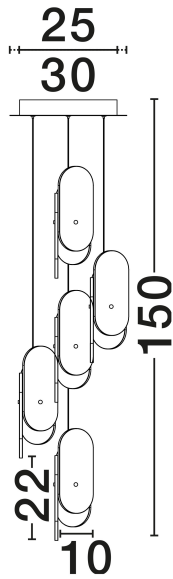

NOVA LUCE

PRODUCT DATASHEET

Version: 001

PRODUCT PHOTOGRAPH

TECHNICAL DRAWING

GENERAL INFORMATION

Product Code	9214202
Collection	Indoor
Product Category	Suspension
Product Family	Lucien
Mounting Location	Wall
Application Environment	Indoor
Specifications	N/A

DIMENSION & WEIGHT

LxWxH (cm)	D: 30 H: 150
Cut Out (cm)	N/A
Weight (Kgr)	0

MATERIAL & COLOR

Product Color	Brass Gold
Body Material	Metal & Glass

APPLICATION & MOUNTING

Ambient Working Temp.	Max 45°C
Type of Protection	IP20
Dimmable	Yes
Type of Dimming	Triac
Mounting type	Surface
Mounting Depth (cm)	N/A
Led Module Replaceable	No
Light Source	LED

Power (Nominal)	34W
Input voltage (Nominal)	220-240V
Mains Frequency	50/60Hz

PHOTOMETRICAL DATA

Luminous Flux	2260lm
Color Temperature	3000K
Light Color (Designation)	Warm White

WARRANTY

Warranty	3 Years
----------	----------------