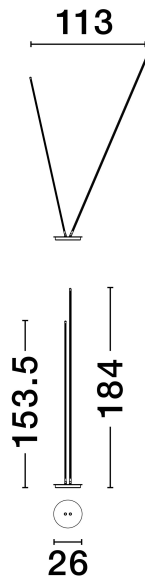

NOVA LUCE

PRODUCT DATASHEET

Version: 001

PRODUCT PHOTOGRAPH

GENERAL INFORMATION

Product Code	9002061
Collection	Indoor
Product Category	Floor
Product Family	Intec
Mounting Location	Floor
Application Environment	Indoor
Specifications	N/A

DIMENSION & WEIGHT

LxWxH (cm)	D: 26 H: 184
Cut Out (cm)	N/A
Weight (Kgr)	6

MATERIAL & COLOR

Product Color	Sandy White
Body Material	Aluminium & Acrylic

TECHNICAL DRAWING

APPLICATION & MOUNTING

Ambient Working Temp.	Max 45°C
Type of Protection	IP20
Dimmable	Yes
Type of Dimming	Triac
Mounting type	Surface
Mounting Depth (cm)	N/A
Led Module Replaceable	No
Light Source	LED

Power (Nominal)	33W
Input voltage (Nominal)	220-240V
Mains Frequency	50/60Hz

PHOTOMETRICAL DATA

Luminous Flux	1174lm
Color Temperature	3000K
Light Color (Designation)	Warm White

WARRANTY

Warranty	3 Years
----------	----------------