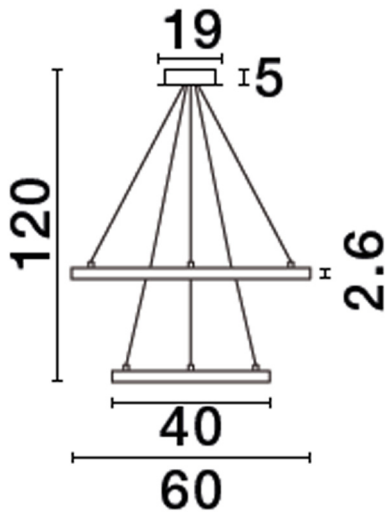

NOVA LUCE

PRODUCT DATASHEET

Version: 001

PRODUCT PHOTOGRAPH

TECHNICAL DRAWING

GENERAL INFORMATION

Product Code	9172865
Collection	Decorative
Product Category	Suspension
Product Family	Empatia
Mounting Location	Ceiling
Application Environment	Indoor

DIMENSION & WEIGHT

LxWxH (cm)	D: 60 H: 120
Cut out (cm)	N/A
Weight (Kgr)	3.2

MATERIAL & COLOR

Product Color	Sandy White
Body Material	Aluminium & Acrylic

APPLICATION & MOUNTING

Ambient Working Temp.	Max 45 oC
Type of Protection	IP20
Dimmable	Yes
Type of Dimming (Optional)	Triac
Mounting type	Ceiling
Mounting Depth (cm)	N/A
Led Module Replaceable	No
Light Source	LED

Power (Nominal)	60W
Input voltage (Nominal)	220-240Vac
Mains Frequency	50/60Hz

PHOTOMETRICAL DATA

Luminous Flux	1755 lm
Color Temperature	3000K
Light Color (Designation)	Warm White

WARRANTY

Warranty	3 Years
----------	----------------