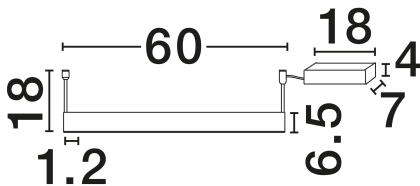

NOVA LUCE

PRODUCT DATASHEET

Version: 001

PRODUCT PHOTOGRAPH

TECHNICAL DRAWING

GENERAL INFORMATION

Product Code	9063600
Collection	Indoor
Product Category	Ceiling
Product Family	Motif
Mounting Location	Ceiling
Application Environment	Indoor
Specifications	N/A

DIMENSION & WEIGHT

LxWxH (cm)	D: 60 W: 1.2 H: 18
Cut Out (cm)	N/A
Weight (Kgr)	2.1

MATERIAL & COLOR

Product Color	Brass Gold
Body Material	Aluminium & Acrylic

APPLICATION & MOUNTING

Ambient Working Temp.	Max 45°C
Type of Protection	IP20
Dimmable	Yes
Type of Dimming	Triac
Mounting type	Surface
Mounting Depth (cm)	N/A
Led Module Replaceable	No
Light Source	LED

Power (Nominal)	46W
Input voltage (Nominal)	220-240V
Mains Frequency	50/60Hz

PHOTOMETRICAL DATA

Luminous Flux	3700lm
Color Temperature	3000K
Light Color (Designation)	Warm White

WARRANTY

Warranty	3 Years
----------	----------------