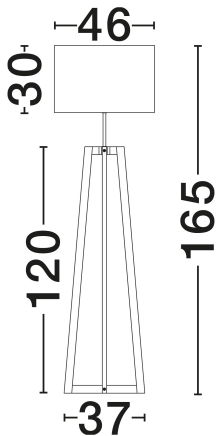

NOVA LUCE

PRODUCT DATASHEET

Version: 001

PRODUCT PHOTOGRAPH

TECHNICAL DRAWING

GENERAL INFORMATION

Product Code	9001082
Collection	Indoor
Product Category	Table
Product Family	Artis
Mounting Location	Table
Application Environment	Indoor
Specifications	N/A

DIMENSION & WEIGHT

LxWxH (cm)	D: 46 H: 165
Cut Out (cm)	N/A
Weight (Kgr)	2.2

MATERIAL & COLOR

Product Color	Gray & Black
Body Material	Linen & Wood

APPLICATION & MOUNTING

Ambient Working Temp.	Max 45°C
Type of Protection	IP20
Dimmable	No
Type of Dimming	N/A
Mounting type	Surface
Mounting Depth (cm)	N/A
Led Module Replaceable	Yes
Light Source	E27

Power (Nominal)	1x12W
Input voltage (Nominal)	100-240V
Mains Frequency	50/60Hz

PHOTOMETRICAL DATA

Luminous Flux	N/A
Color Temperature	N/A
Light Color (Designation)	N/A

WARRANTY

Warranty	3 Years
----------	----------------