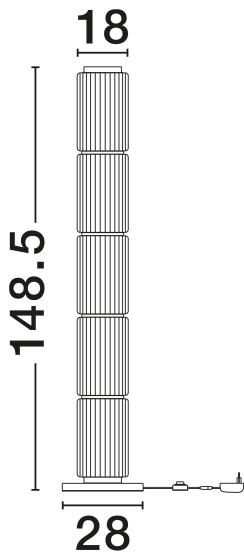

NOVA LUCE

PRODUCT DATASHEET

Version: 001

PRODUCT PHOTOGRAPH

TECHNICAL DRAWING

GENERAL INFORMATION

Product Code	9236233
Collection	Indoor
Product Category	Floor
Product Family	Vesper
Mounting Location	Floor
Application Environment	Indoor
Specifications	N/A

DIMENSION & WEIGHT

LxWxH (cm)	D: 28 H: 148.5
Cut Out (cm)	N/A
Weight (Kgr)	12.35

MATERIAL & COLOR

Product Color	Amber & Glossy Gold
Body Material	Metal & Glass

APPLICATION & MOUNTING

Ambient Working Temp.	Max 45°C
Type of Protection	IP20
Dimmable	Yes
Type of Dimming	Triac
Mounting type	Surface
Mounting Depth (cm)	N/A
Led Module Replaceable	No
Light Source	LED

Power (Nominal)	33W
Input voltage (Nominal)	220-240V
Mains Frequency	50/60Hz

PHOTOMETRICAL DATA

Luminous Flux	2310lm
Color Temperature	3000K
Light Color (Designation)	Warm White

WARRANTY

Warranty	3 Years
----------	----------------