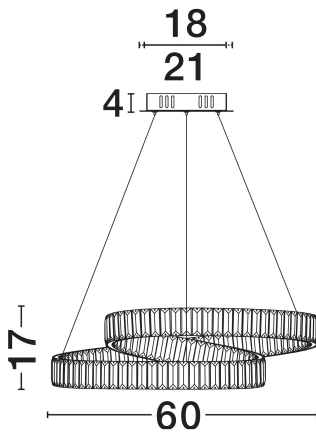

NOVA LUCE

PRODUCT DATASHEET

Version: 001

PRODUCT PHOTOGRAPH

TECHNICAL DRAWING

GENERAL INFORMATION

Product Code	9019721
Collection	Indoor
Product Category	Suspension
Product Family	Conceto
Mounting Location	Wall
Application Environment	Indoor
Specifications	N/A

DIMENSION & WEIGHT

LxWxH (cm)	D: 60 H: 120
Cut Out (cm)	N/A
Weight (Kgr)	6.95

MATERIAL & COLOR

Product Color	Platinum Gold
Body Material	Metal & Crystal

APPLICATION & MOUNTING

Ambient Working Temp.	Max 45°C
Type of Protection	IP20
Dimmable	Yes
Type of Dimming	Triac
Mounting type	Surface
Mounting Depth (cm)	N/A
Led Module Replaceable	No
Light Source	LED