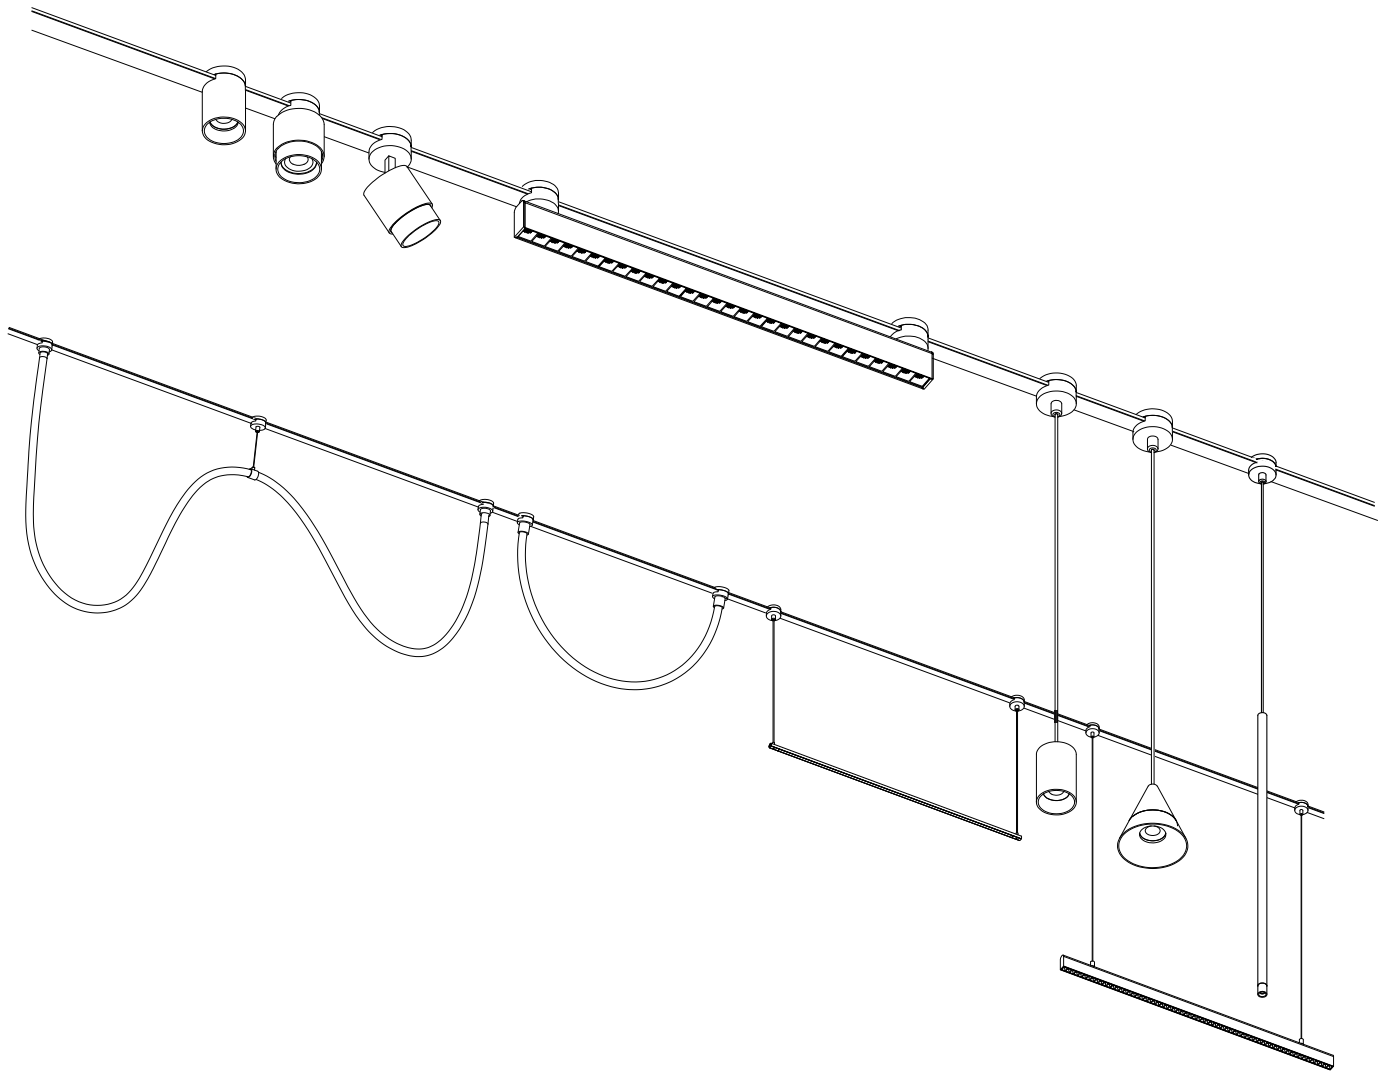

NOVA LUCE

9009062

Example of module light installation

1. Open the upper cover

2. Install on the track