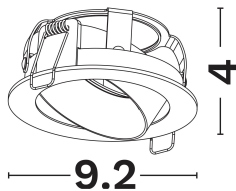

DIMENSION & WEIGHT

| | |
|--------------|-----------|
| LxWxH (cm) | D:9.2 H:4 |
| Cut out (cm) | 8,3 |
| Weight (Kgr) | N/A |

TECHNICAL DRAWING

MATERIAL & COLOR

| | |
|----------------|-----------|
| Product Color | Black |
| Body Material | Aluminium |
| Cover Material | N/A |