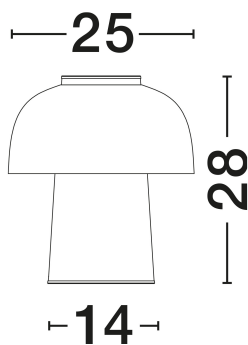

NOVA LUCE

PRODUCT DATASHEET

Version: 001

PRODUCT PHOTOGRAPH

TECHNICAL DRAWING

GENERAL INFORMATION

Product Code	9001085
Collection	Indoor
Product Category	Table
Product Family	Sqube
Mounting Location	Table
Application Environment	Indoor
Specifications	N/A

DIMENSION & WEIGHT

LxWxH (cm)	D: 25 H: 28
Cut Out (cm)	N/A
Weight (Kgr)	0.8

MATERIAL & COLOR

Product Color	Sandy Black & Gold
Body Material	Metal

APPLICATION & MOUNTING

Ambient Working Temp.	Max 45°C
Type of Protection	IP20
Dimmable	Yes
Type of Dimming	N/A
Mounting type	Surface
Mounting Depth (cm)	N/A
Led Module Replaceable	Yes
Light Source	E27