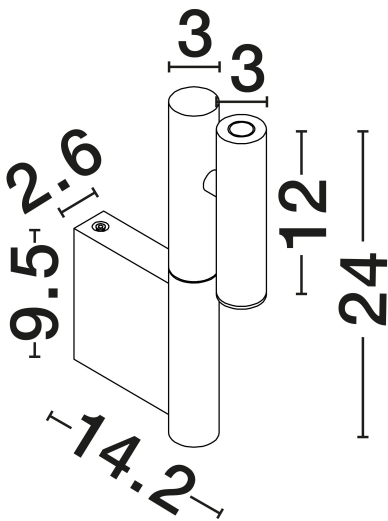

NOVA LUCE

PRODUCT DATASHEET

Version: 001

PRODUCT PHOTOGRAPH

TECHNICAL DRAWING

GENERAL INFORMATION

Product Code	9540288
Collection	Indoor
Product Category	Wall
Product Family	Arco
Mounting Location	Wall
Application Environment	Indoor
Specifications	N/A

DIMENSION & WEIGHT

LxWxH (cm)	D: 3 W: 14.2 H: 24
Cut Out (cm)	N/A
Weight (Kgr)	0.86

MATERIAL & COLOR

Product Color	Gold
Body Material	Aluminium

APPLICATION & MOUNTING

Ambient Working Temp.	Max 45°C
Type of Protection	IP20
Dimmable	Yes
Type of Dimming	Triac
Mounting type	Surface
Mounting Depth (cm)	N/A
Led Module Replaceable	No
Light Source	LED

Power (Nominal)	4W
Input voltage (Nominal)	220-240V
Mains Frequency	50/60Hz

PHOTOMETRICAL DATA

Luminous Flux	192lm
Color Temperature	3000K
Light Color (Designation)	Warm White

WARRANTY

Warranty	3 Years
----------	----------------