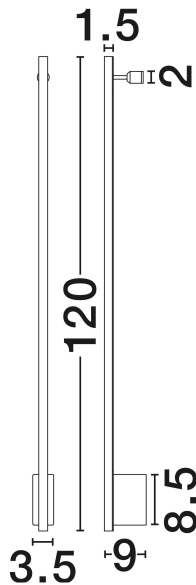

NOVA LUCE

PRODUCT DATASHEET

Version: 001

PRODUCT PHOTOGRAPH

TECHNICAL DRAWING

GENERAL INFORMATION

| | |
|-------------------------|---------|
| Product Code | 9081150 |
| Collection | Indoor |
| Product Category | Wall |
| Product Family | Gropius |
| Mounting Location | Wall |
| Application Environment | Indoor |
| Specifications | N/A |

DIMENSION & WEIGHT

| | |
|--------------|--------------------|
| LxWxH (cm) | L: 120 W: 9 H: 3.5 |
| Cut Out (cm) | N/A |
| Weight (Kgr) | 0.7 |

MATERIAL & COLOR

| | |
|---------------|-------------|
| Product Color | Sandy Black |
| Body Material | Aluminium |

| | |
|-------------------------|-----------------|
| Power (Nominal) | 20W |
| Input voltage (Nominal) | 220-240V |
| Mains Frequency | 50/60Hz |

PHOTOMETRICAL DATA

| | |
|---------------------------|-------------------|
| Luminous Flux | 672lm |
| Color Temperature | 3000K |
| Light Color (Designation) | Warm White |