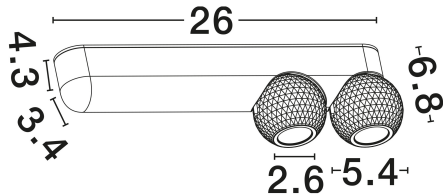

NOVA LUCE

PRODUCT DATASHEET

Version: 001

PRODUCT PHOTOGRAPH

TECHNICAL DRAWING

GENERAL INFORMATION

Product Code	9088188
Collection	Indoor
Product Category	Ceiling
Product Family	Notic
Mounting Location	Ceiling
Application Environment	Indoor
Specifications	N/A

DIMENSION & WEIGHT

LxWxH (cm)	D: 5.5 W: 6.8 H: 26.1
Cut Out (cm)	N/A
Weight (Kgr)	0.625

MATERIAL & COLOR

Product Color	Sandy White
Body Material	Aluminium

APPLICATION & MOUNTING

Ambient Working Temp.	Max 45°C
Type of Protection	IP20
Dimmable	No
Type of Dimming	N/A
Mounting type	Surface
Mounting Depth (cm)	N/A
Led Module Replaceable	No
Light Source	LED

Power (Nominal)	14W
Input voltage (Nominal)	220-240V
Mains Frequency	50/60Hz

PHOTOMETRICAL DATA

Luminous Flux	910lm
Color Temperature	2700K
Light Color (Designation)	Warm White

WARRANTY

Warranty	3 Years
----------	----------------