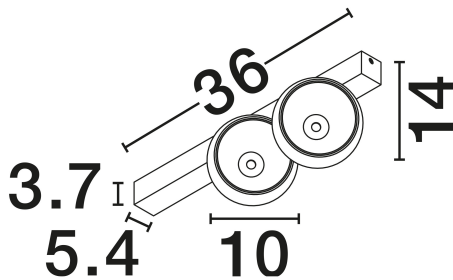

NOVA LUCE

PRODUCT DATASHEET

Version: 001

PRODUCT PHOTOGRAPH

GENERAL INFORMATION

Product Code	9088123
Collection	Indoor
Product Category	Ceiling
Product Family	Lusa
Mounting Location	Ceiling
Application Environment	Indoor
Specifications	N/A

DIMENSION & WEIGHT

LxWxH (cm)	L: 10 W: 14 H: 36
Cut Out (cm)	N/A
Weight (Kgr)	1.5

MATERIAL & COLOR

Product Color	Foggy Nickel & Black
Body Material	Aluminium

TECHNICAL DRAWING

APPLICATION & MOUNTING

Ambient Working Temp.	Max 45°C
Type of Protection	IP20
Dimmable	Yes
Type of Dimming	Triac
Mounting type	Surface
Mounting Depth (cm)	N/A
Led Module Replaceable	No
Light Source	LED

NOVA LUCE S.A

Schimatari Viotias
32009, Greece

+30 22620 58 121
+30 22620 56 743

info@novaluce.com
www.novaluce.com