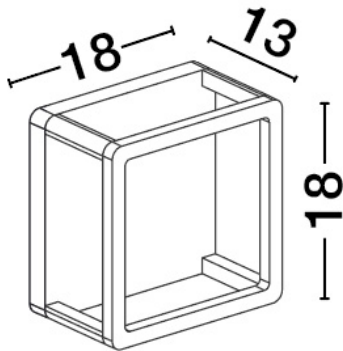

MATERIAL & COLOR

Product Color	Sandy Black
Body Material	Aluminium & Pc

APPLICATION & MOUNTING

Ambient Working Temp.	Max 45 oC
Type of Protection	IP65
Dimmable	No
Type of Dimming (Optional)	N/A
Mounting type	Surface
Mounting Depth (cm)	N/A
Led Module Replaceable	No
Light Source	LED

NOVA LUCE S.A

Schimatari Viotias
32009, Greece

+30 22620 58 121
+30 22620 56 743

info@novaluce.com
www.novaluce.com