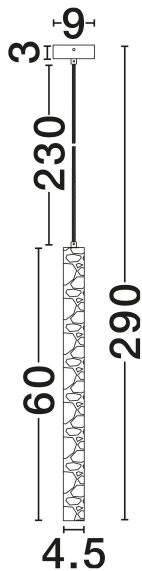

NOVA LUCE

PRODUCT DATASHEET

Version: 001

PRODUCT PHOTOGRAPH

TECHNICAL DRAWING

GENERAL INFORMATION

| | |
|-------------------------|------------|
| Product Code | 9019801 |
| Collection | Indoor |
| Product Category | Suspension |
| Product Family | Hulo |
| Mounting Location | Wall |
| Application Environment | Indoor |
| Specifications | N/A |

DIMENSION & WEIGHT

| | |
|--------------|---------------|
| LxWxH (cm) | D: 4.5 H: 290 |
| Cut Out (cm) | N/A |
| Weight (Kgr) | 2.6 |

MATERIAL & COLOR

| | |
|---------------|------------|
| Product Color | Natural |
| Body Material | Travertine |

| | |
|-------------------------|-----------------|
| Power (Nominal) | 3W |
| Input voltage (Nominal) | 220-240V |
| Mains Frequency | 50/60Hz |

PHOTOMETRICAL DATA

| | |
|---------------------------|-------------------|
| Luminous Flux | 233lm |
| Color Temperature | 3000K |
| Light Color (Designation) | Warm White |