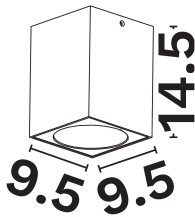

NOVA LUCE

PRODUCT DATASHEET

Version: 001

PRODUCT PHOTOGRAPH

GENERAL INFORMATION

Product Code	9012182
Product Category	Ceiling-Gu10
Product Family	Nido
Mounting Location	Ceiling
Application Environment	Indoor

DIMENSION & WEIGHT

LxWxH (cm)	9.5 W: 9.5 H: 14.5 cm
Cut out (cm)	N/A
Weight (Kgr)	N/A

TECHNICAL DRAWING

MATERIAL & COLOR

Product Color	Black
Body Material	Aluminium
Cover Material	N/A

APPLICATION & MOUNTING