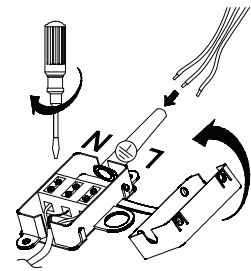

NOVA LUCE

9053591 9053592 9053593
9053594 9053460 9053560

1

Turn off the general switch

2

Drill holes & apply plastic anchors
With screws

3

Connect the wires

4

Place the product in to place
By rotating

5

Apply side screws

6

Turn on the general switch