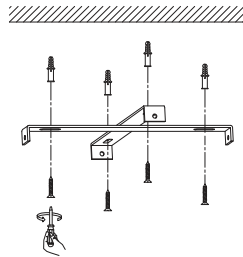

NOVA LUCE

9053591 9053592 9053593
9053594 9053460 9053560

1

Turn off the general switch

2

Drill holes & apply plastic anchors
With screws

3

Connect the wires

4

Place the product in to place
By rotating

5

Apply side screws

6

Turn on the general switch