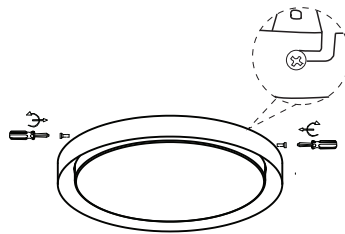

NOVA LUCE

9053591 9053592 9053593
9053594 9053460 9053560

1

Turn off the general switch

2

Drill holes & apply plastic anchors
With screws

3

Connect the wires

4

Place the product in to place
By rotating

5

Apply side screws

6

Turn on the general switch