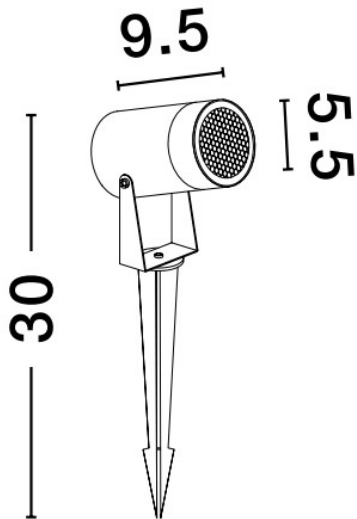

GENERAL INFORMATION

Product Code	9136183
Collection	Outdoor
Product Category	Spotlights
Product Family	DESTRY
Mounting Location	Ground
Application Environment	Outdoor

DIMENSION & WEIGHT

LxWxH (cm)	L: 5,5 W: 9,5 H: 30
Cut out (cm)	N/A
Weight (Kgr)	0.3

MATERIAL & COLOR

Product Color	Black
Body Material	Aluminium & Glass Honey-comb Antiglare

APPLICATION & MOUNTING

Ambient Working Temp.	Max 40 oC
Type of Protection	IP54
Dimmable	No
Type of Dimming (Optional)	N/A
Mounting type	Surface
Mounting Depth (cm)	N/A
Led Module Replaceable	Yes
Light Source	GU10

NOVA LUCE S.A

Schimatari Viotias
32009, Greece

+30 22620 58 121
+30 22620 56 743

info@novaluce.com
www.novaluce.com