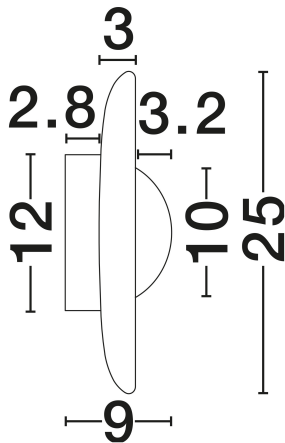

NOVA LUCE

PRODUCT DATASHEET

Version: 001

PRODUCT PHOTOGRAPH

GENERAL INFORMATION

Product Code	9019754
Collection	Indoor
Product Category	Wall
Product Family	Cerio
Mounting Location	Wall
Application Environment	Indoor
Specifications	N/A

DIMENSION & WEIGHT

LxWxH (cm)	D: 25 W: 9
Cut Out (cm)	N/A
Weight (Kgr)	1.9

MATERIAL & COLOR

Product Color	Brown & Natural
Body Material	Wood & Travertine

TECHNICAL DRAWING

APPLICATION & MOUNTING

Ambient Working Temp.	Max 45°C
Type of Protection	IP20
Dimmable	No
Type of Dimming	N/A
Mounting type	Surface
Mounting Depth (cm)	N/A
Led Module Replaceable	No
Light Source	LED

Power (Nominal)	4W
Input voltage (Nominal)	220-240V
Mains Frequency	50/60Hz

PHOTOMETRICAL DATA

Luminous Flux	93lm
Color Temperature	3000K
Light Color (Designation)	Warm White

WARRANTY

Warranty	3 Years
----------	----------------