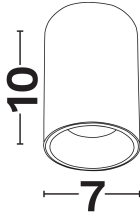

DIMENSION & WEIGHT

LxWxH (cm)	D: 7 H: 10 cm
Cut out (cm)	N/A
Weight (Kgr)	0,226

TECHNICAL DRAWING

MATERIAL & COLOR

Product Color	Black
Body Material	Aluminium
Cover Material	N/A

APPLICATION & MOUNTING

Ambient Working Temp.	45 C
Type of Protection	IP20
Protection Class IK	IK03
Dimmable	N/A
Type of Dimming (Optional)	N/A
Mounting type	Surface
Mounting Depth (cm)	Ceiling
Led Module Replaceable	Yes
Light Source	Led Gu10 / Mr16
Adjustable	No