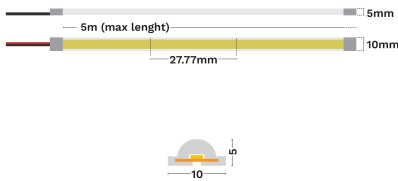

COMPATIBLE WITH

— On/Off Driver: N/A

— Triac Driver: N/A

— Dali Driver: N/A

GENERAL INFORMATION

Product Code	9540105
Product Category	Led Strips
Product Family	Solid
Mounting Location	N/A
Application Environment	Outdoor

DIMENSION & WEIGHT

LxWxH (cm)	L:5m 10 mm
Cut out (cm)	N/A
Weight (Kgr)	N/A

MATERIAL & COLOR

Product Color	N/A
Body Material	Silicone
Cover Material	N/A

APPLICATION & MOUNTING

Ambient Working Temp.	45 C
Type of Protection	IP67
Protection Class IK	N/A
Dimmable	Yes
Type of Dimming (Optional)	Triac/Dali
Mounting type	N/A
Mounting Depth (cm)	N/A
Led Module Replaceable	No
Light Source	Led
Adjustable	No

NOVA LUCE S.A

Schimatari Viotias
32009, Greece

+30 22620 58 121
+30 22620 56 743

info@novaluce.com
www.novaluce.com