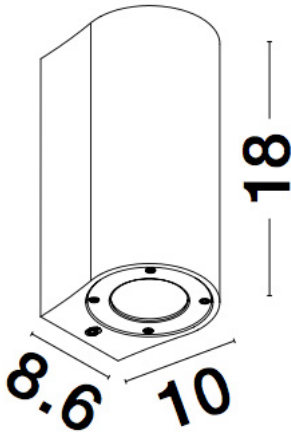

NOVA LUCE

PRODUCT DATASHEET

Version: 001

PRODUCT PHOTOGRAPH

TECHNICAL DRAWING

GENERAL INFORMATION

Product Code	9790522
Collection	Outdoor
Product Category	Wall
Product Family	LIDO
Mounting Location	Wall
Application Environment	Outdoor

DIMENSION & WEIGHT

LxWxH (cm)	L: 8,6 W: 10 H: 18
Cut out (cm)	N/A
Weight (Kgr)	2.1

MATERIAL & COLOR

Product Color	Grey
Body Material	Concrete

APPLICATION & MOUNTING

Ambient Working Temp.	(-15°C) ~ (+60°C)
Type of Protection	IP65
Dimmable	No
Type of Dimming (Optional)	N/A
Mounting type	Surface
Mounting Depth (cm)	N/A
Led Module Replaceable	Yes
Light Source	GU10

Power (Nominal)	2x7W
Input voltage (Nominal)	220-240Vac
Mains Frequency	50/60Hz

PHOTOMETRICAL DATA

Luminus Flux	N/A
Color Temperature	N/A
Light Color (Designation)	N/A

WARRANTY

Warranty	3 Years
----------	----------------