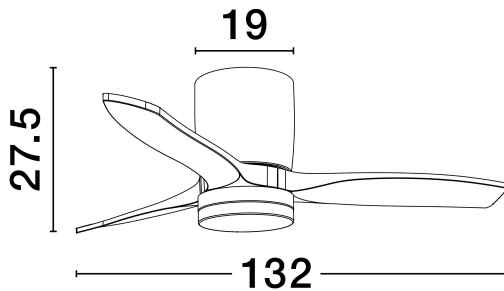

NOVA LUCE

PRODUCT DATASHEET

Version: 001

PRODUCT PHOTOGRAPH

GENERAL INFORMATION

Product Code	9952376
Collection	Indoor
Product Category	Fans
Product Family	Aloa
Mounting Location	Ceiling
Application Environment	Indoor
Specifications	N/A

DIMENSION & WEIGHT

LxWxH (cm)	D: 132 H: 27.5
Cut Out (cm)	N/A
Weight (Kgr)	5.18

MATERIAL & COLOR

Product Color	Sandy White & Natural Wood
Body Material	Metal & Wood & Acrylic

TECHNICAL DRAWING

APPLICATION & MOUNTING

Ambient Working Temp.	Max 45°C
Type of Protection	IP20
Dimmable	No
Type of Dimming	N/A
Mounting type	Surface
Mounting Depth (cm)	N/A
Led Module Replaceable	No
Light Source	LED

NOVA LUCE S.A

Schimatari Viotias
32009, Greece

+30 22620 58 121
+30 22620 56 743

info@novaluce.com
www.novaluce.com

NOVA LUCE

PRODUCT DATASHEET

Version: 001

ELECTRICAL DATA

Power (Nominal)	18W
Input voltage (Nominal)	220-240V
Mains Frequency	50/60Hz

PHOTOMETRICAL DATA