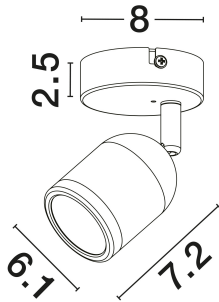

TECHNICAL DRAWING

APPLICATION & MOUNTING

Ambient Working Temp.	Max 45°C
Type of Protection	IP44
Dimmable	Yes
Type of Dimming	N/A
Mounting type	Surface
Mounting Depth (cm)	N/A
Led Module Replaceable	Yes
Light Source	GU10

NOVA LUCE S.A

Schimatari Viotias
32009, Greece

+30 22620 58 121
+30 22620 56 743

info@novaluce.com
www.novaluce.com