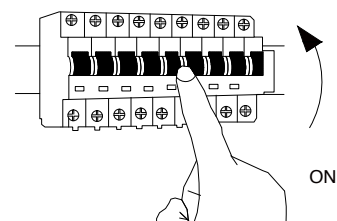

NOVA LUCE

9009119

1

Turn off the general switch

2

Drill holes & apply plastic anchors
With screws

3

Connect the wires

4

Apply the side screws

5

By rotating
Apply the glass into place

6

Turn on the general switch