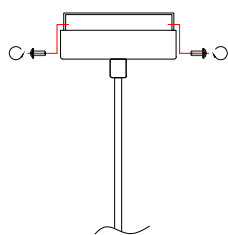

NOVA LUCE

9009119

1

Turn off the general switch

2

Drill holes & apply plastic anchors
With screws

3

Connect the wires

4

Apply the side screws

5

By rotating
Apply the glass into place

6

Turn on the general switch