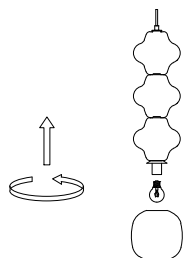

NOVA LUCE

9009119

1

Turn off the general switch

2

Drill holes & apply plastic anchors
With screws

3

Connect the wires

4

Apply the side screws

5

By rotating
Apply the glass into place

6

Turn on the general switch