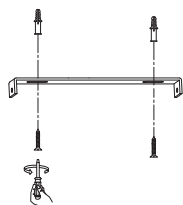

NOVA LUCE

9009119

1

Turn off the general switch

2

Drill holes & apply plastic anchors
With screws

3

Connect the wires

4

Apply the side screws

5

By rotating
Apply the glass into place

6

Turn on the general switch