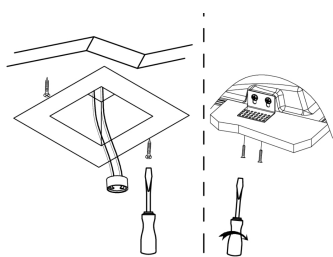

NOVA LUCE

9879101 9790541

1

Turn off the general switch

2

Dismantle the product

3

Connect the wires

4

Apply screws

5

Apply putty powder with paint

6

Apply the bulb in to place

7

Turn on the general switch