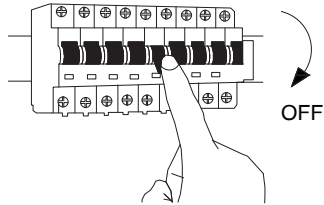

NOVA LUCE

9695196, 9695197
9695198, 9695199

1

Turn off the general switch

2

Mark holes

3

Drill holes

4

Apply plastic anchors

5

Tie up screws

6

Connect assisting cords

7

Tie up side screws to make it stable

8

Adjust it in place
by tying up the screw

9

Turn on the general switch