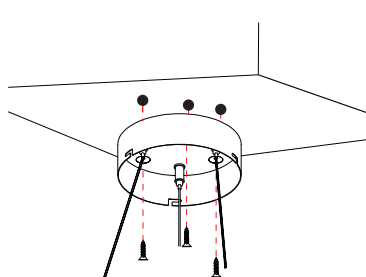

NOVA LUCE

9695196, 9695197
9695198, 9695199

1

Turn off the general switch

2

Mark holes

3

Drill holes

4

Apply plastic anchors

5

Tie up screws

6

Connect assisting cords

7

Tie up side screws to make it stable

8

Adjust it in place
by tying up the screw

9

Turn on the general switch