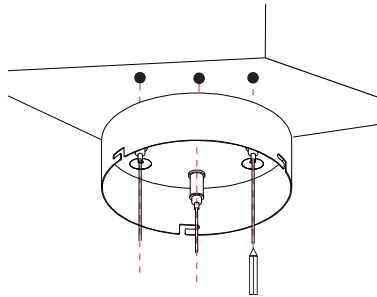

NOVA LUCE

9695196, 9695197
9695198, 9695199

1

Turn off the general switch

2

Mark holes

3

Drill holes

4

Apply plastic anchors

5

Tie up screws

6

Connect assisting cords

7

Tie up side screws to make it stable

8

Adjust it in place
by tying up the screw

9

Turn on the general switch