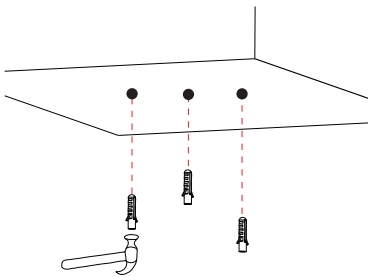

NOVA LUCE

9695196, 9695197
9695198, 9695199

1

Turn off the general switch

2

Mark holes

3

Drill holes

4

Apply plastic anchors

5

Tie up screws

6

Connect assisting cords

7

Tie up side screws to make it stable

8

Adjust it in place
by tying up the screw

9

Turn on the general switch