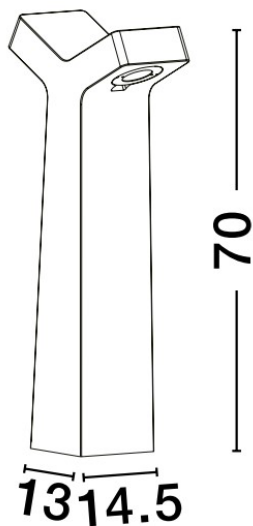

NOVA LUCE

PRODUCT DATASHEET

Version: 001

PRODUCT PHOTOGRAPH

GENERAL INFORMATION

Product Code	9540211
Collection	Outdoor
Product Category	Bollard
Product Family	ARAN
Mounting Location	Floor
Application Environment	Outdoor

DIMENSION & WEIGHT

LxWxH (cm)	L: 13 W: 14,5 H: 70
Cut out (cm)	N/A
Weight (Kgr)	17.3

TECHNICAL DRAWING

MATERIAL & COLOR

Product Color	Grey
Body Material	Cement-Glass

APPLICATION & MOUNTING

Ambient Working Temp.	(-15°C) ~ (+60°C)
Type of Protection	IP65
Dimmable	No
Type of Dimming (Optional)	N/A
Mounting type	Surface
Mounting Depth (cm)	N/A
Led Module Replaceable	No
Light Source	LED

Power (Nominal)	2x5W
Input voltage (Nominal)	220-240Vac
Mains Frequency	50/60Hz

PHOTOMETRICAL DATA

Luminous Flux	850 lm
Color Temperature	3000K
Light Color (Designation)	Warm White

WARRANTY

Warranty	3 Years
----------	----------------