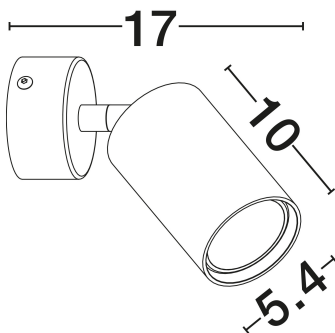

NOVA LUCE

PRODUCT DATASHEET

Version: 001

PRODUCT PHOTOGRAPH

TECHNICAL DRAWING

GENERAL INFORMATION

Product Code	9011525
Collection	Indoor
Product Category	Ceiling
Product Family	Yoru
Mounting Location	Ceiling
Application Environment	Indoor
Specifications	N/A

DIMENSION & WEIGHT

LxWxH (cm)	D: 5.4 H: 17
Cut Out (cm)	N/A
Weight (Kgr)	0.194

MATERIAL & COLOR

Product Color	Sandy Black
Body Material	Aluminium

APPLICATION & MOUNTING

Ambient Working Temp.	Max 45°C
Type of Protection	IP20
Dimmable	Yes
Type of Dimming	N/A
Mounting type	Surface
Mounting Depth (cm)	N/A
Led Module Replaceable	Yes
Light Source	MR16/GU10

Power (Nominal)	1x10W
Input voltage (Nominal)	100-240V
Mains Frequency	50/60Hz

PHOTOMETRICAL DATA

Luminous Flux	N/A
Color Temperature	N/A
Light Color (Designation)	N/A

WARRANTY

Warranty	3 Years
----------	----------------