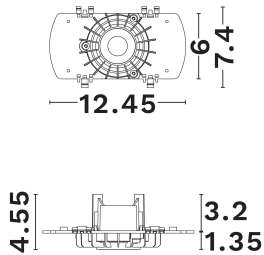

TECHNICAL DRAWING

MATERIAL & COLOR

Product Color	White
Body Material	Pc
Cover Material	N/A

APPLICATION & MOUNTING

Ambient Working Temp.	45 C
Type of Protection	IP20
Protection Class IK	IK03
Dimmable	N/A
Type of Dimming (Optional)	N/A
Mounting type	Trimless
Mounting Depth (cm)	Ceiling
Led Module Replaceable	N/A
Light Source	N/A
Adjustable	N/A

COMPATIBLE WITH

— On/Off Driver: N/A

— Triac Driver: N/A

— Dali Driver: N/A

NOVA LUCE S.A

Schimatari Viotias
32009, Greece

+30 22620 58 121
+30 22620 56 743

info@novaluce.com
www.novaluce.com