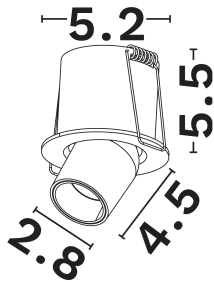

NOVA LUCE

PRODUCT DATASHEET

Version: 001

PRODUCT PHOTOGRAPH

GENERAL INFORMATION

Product Code	9072815
Product Category	Downlights-Semi-Recessed
Product Family	Desert
Mounting Location	Ceiling
Application Environment	Indoor

DIMENSION & WEIGHT

LxWxH (cm)	D:5.2 H:6.8 cm
Cut out (cm)	4.4
Weight (Kgr)	N/A

TECHNICAL DRAWING

MATERIAL & COLOR

Product Color	White
Body Material	Aluminium
Cover Material	N/A

APPLICATION & MOUNTING

Ambient Working Temp.	45 C
Type of Protection	IP20
Protection Class IK	IK03
Dimmable	Yes
Type of Dimming (Optional)	Triac/Dali
Mounting type	Recessed
Mounting Depth (cm)	Ceiling
Led Module Replaceable	No
Light Source	Led
Adjustable	Yes

PHOTOMETRICAL DATA

Luminous Flux	270
Luminous Efficacy	90
Color Temperature	3000
Light Color (Designation)	Warm White
CRI	>90
SDCM	<3
Beam Angle	35
UGR	<19

LIFESPAN

Lifetime	50000
----------	--------------